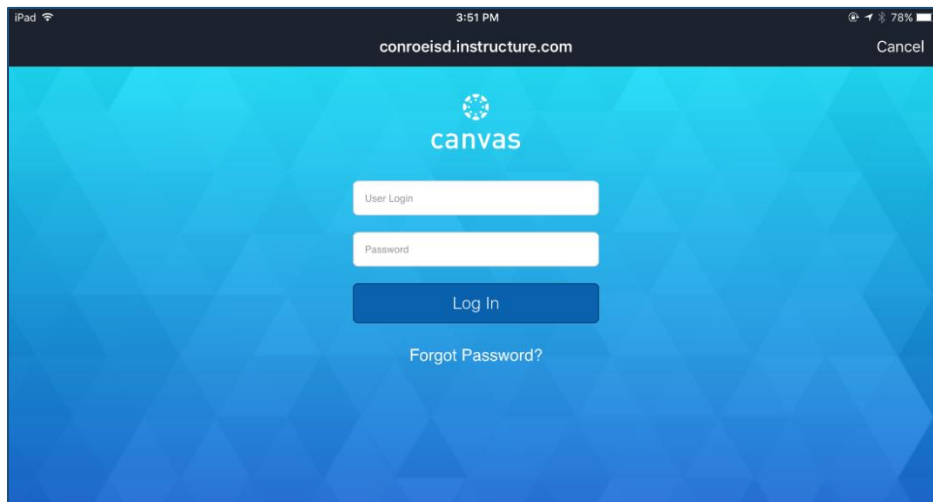

A screenshot of the Conroe Independent School District Parent Access Center login page. The page has a blue background with the Conroe Independent School District logo at the top left. Below the logo, there are two white input fields: 'User Login' and 'Password'. A blue 'Log In' button is located at the bottom right of the form.

# Canvas on a Mobile Device

Download the free **Canvas by Instructure** app.

Apple <https://itunes.apple.com/us/app/canvas-by-instructure/id480883488?mt=8>

Android <https://play.google.com/store/apps/details?id=com.instructure.candroid&hl=en>

On the start screen, type **Conroe ISD**.

Your User Login and Password are the same as [Parent Access Center](#). Passwords are case sensitive. <https://pac.conroeisd.net/>

Forgotten password? <https://pac.conroeisd.net/lostpw.asp>